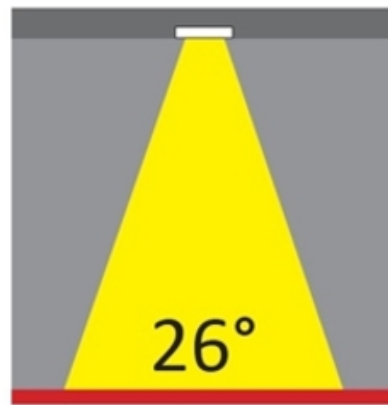

DIXIT RA8 RECESSED

A56069-

PROJECT	
TYPE	
SPECIFIER	
QUANTITY	
DATE	

	DP	DV	
Dimming	Phase	0-10V	
Color Temperature	27K 2700K	30K 3000K	35K 3500K 40K 4000K
			K°

Order Example **K°**
L5XXXXXX-DV-30K
0-10V 3000K

A