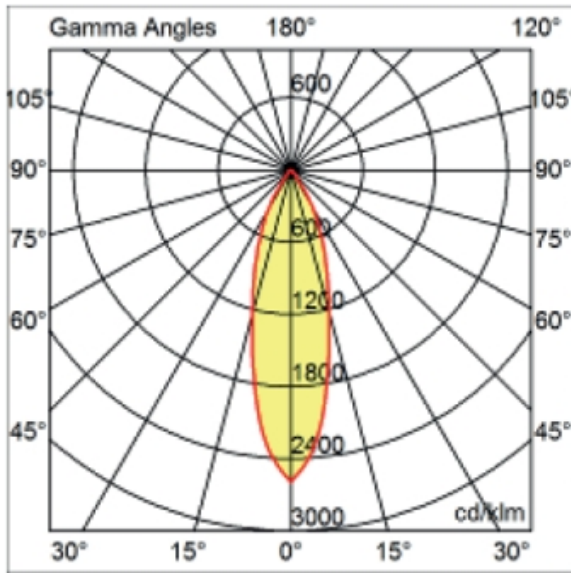

DIXIT RA8 RECESSED

A56069-

PROJECT	
TYPE	
SPECIFIER	
QUANTITY	
DATE	

	DP	DV	
Dimming	Phase	0-10V	
Color Temperature	27K 2700K	30K 3000K	35K 3500K 40K 4000K
			K°

Order Example **K°**
L5XXXXXX-DV-30K
0-10V 3000K

A